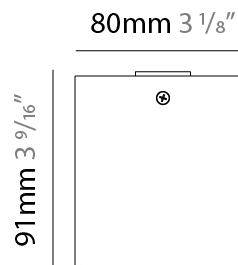

DAU SINGLE SURFACE

D92126R9-

base number Finish Options

1. To build a product code in our configurator select the specify button on the base model # product page
2. To build a manual product code on this datasheet choose from the options listed below in blue font and add the suffix to the base model #

GENERAL

Series: Dau
Subseries: Dau Single
Brand: Milan
Division: Design
Mounting Type: Surface
Mounting Location: Ceiling
Subcategory: Downlight

PHYSICAL

Shape: Cube
Length (mm): 80
Length (in): 3 1/8
Width (mm): 80
Width (in): 3 1/8
Height (mm): 91
Height (in): 3 9/16
Light Distribution: Direct
Fixture Finish: BAL / MWL / BSL
Fixture Material: Extruded Aluminum

ELECTRICAL

Lamp Type: LED
Input Wattage (W): 10
Total Output Wattage (W): 9.3
Dimming: Tri-Mode (Non-Dimming and Phase Dimming (120Vac only) and 0-10V Dimming)
Driver Included: No
Driver Location: Remote
Driver Type: Constant Current
Input Voltage (V): 120 - 277
Constant Current (MA): 350

LED

Number of LEDs: 1
Color Temperature (°K): 3000
Max. Delivered Lumen (lm): 956
CRI: >90 CRI
Lamp Life (hrs): 50000

OPTICAL

RATINGS AND CERTIFICATIONS

Certified By: Certified for North American Standards
IP rating: IP20

PROJECT
TYPE
SPECIFIER
QUANTITY
DATE