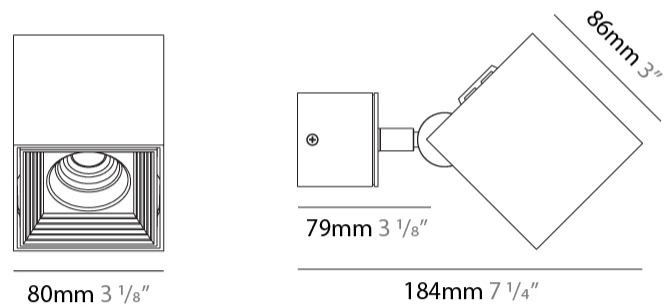

PROJECT	_____
TYPE	_____
SPECIFIER	_____
QUANTITY	_____
DATE	_____

DAU SINGLE ADJUSTABLE SURFACE

D92188R9-

base number Finish
Options

1. To build a product code in our configurator select the specify button on the base model # product page
2. To build a manual product code on this datasheet choose from the options listed below in blue font and add the suffix to the base model #

GENERAL

Series: Dau
Subseries: Dau Single Adjustable
Brand: Milan
Division: Design
Mounting Type: Surface
Subcategory: Spots

PHYSICAL

Shape: Cube
Length (mm): 80
Length (in): 3 1/8
Width (mm): 80
Width (in): 3 1/8
Height (mm): 86
Height (in): 3 3/8
Max. Overall Height (mm): 164
Max. Overall Height (in): 6 7/16
Light Distribution: Adjustable / Direct
Fixture Finish: BAL / MWL / BSL
Fixture Material: Extruded Aluminum

ELECTRICAL

Lamp Type: LED
Input Wattage (W): 10
Total Output Wattage (W): 9.3
Dimming: Tri-Mode (Non-Dimming and Phase Dimming (120Vac only) and 0-10V Dimming)
Driver Included: No
Driver Location: Remote
Driver Type: Constant Current - 120 / 277Vac
Driver Class: Class 2
Input Voltage (V): 120 - 277
Constant Current (MA): 350

LED

Number of LEDs: 1
Color Temperature (°K): 3000
Max. Delivered Lumen (lm): 956
CRI: >90 CRI
Lamp Life (hrs): 50000

OPTICAL

Optic°: 50
Adjustability: Rotational 300°; Tilt 90°

RATINGS AND CERTIFICATIONS

Certified By: Certified for North American Standards
IP rating: IP20